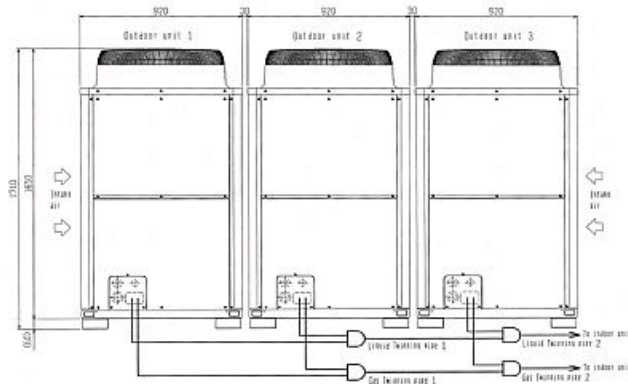

## Product Details

PUHY-RP750YSJM-B	
Capacity (kW):	
Heating (Nominal)	95.0
Cooling (Nominal)	85.0
Heating (UK)	91.2
Cooling (UK)	78.2
Power Input (kW) Heating (Nominal)	21.78
Power Input (kW) Cooling (Nominal)	24.14
Power Input (kW) Heating (UK)	28.75
Power Input (kW) Cooling (UK)	20.28
Max No. of Connectable Indoor Units	32
Airflow(m <sup>3</sup> /min)	185 /185 /185
Noise (dBA)	62
Width - mm	920 + 920 + 920
Depth - mm	760
Height - mm	1710
Weight - kg	255 + 255 + 255
Electrical Supply	380-415v, 50Hz
Phase	3
Mains Cable No. Cores	4 + earth
Starting Current (A)	8
Running Current (A) - Heating	36.5
Running Current (A) - Cooling	39.7

## Dimensions

PUHY-RP750YSJM-B

Upper View >

Side View >

Front View >

Telephone: 01707 282880

Email: [air.conditioning@meuk.mee.com](mailto:air.conditioning@meuk.mee.com) Website: <http://www.mitsubishielectric.co.uk/aircon>