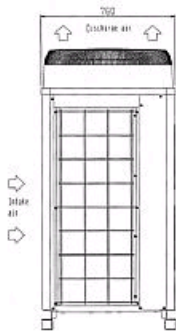

## Product Details

PUHY-RP750YSJM-B	
Capacity (kW):	
Heating (Nominal)	95.0
Cooling (Nominal)	85.0
Heating (UK)	91.2
Cooling (UK)	78.2
Power Input (kW) Heating (Nominal)	21.78
Power Input (kW) Cooling (Nominal)	24.14
Power Input (kW) Heating (UK)	28.75
Power Input (kW) Cooling (UK)	20.28
Max No. of Connectable Indoor Units	32
Airflow(m <sup>3</sup> /min)	185 /185 /185
Noise (dBA)	62
Width - mm	920 + 920 + 920
Depth - mm	760
Height - mm	1710
Weight - kg	255 + 255 + 255
Electrical Supply	380-415v, 50Hz
Phase	3
Mains Cable No. Cores	4 + earth
Starting Current (A)	8
Running Current (A) - Heating	36.5
Running Current (A) - Cooling	39.7

### Piping Restrictions

Total Piping Length (m)	250
Furthest Piping Length (m)	100
Furthest Piping Length after 1st Branch (m)	40
Between Indoor and Outdoor Units - Height (m)	50
Between Indoor and Indoor Units - Height (m)	15

## Dimensions

PUHY-RP750YSJM-B

Upper View >

Side View >

Front View >

Telephone: 01707 282880

Email: [air.conditioning@meuk.mee.com](mailto:air.conditioning@meuk.mee.com) Website: <http://www.mitsubishielectric.co.uk/aircon>